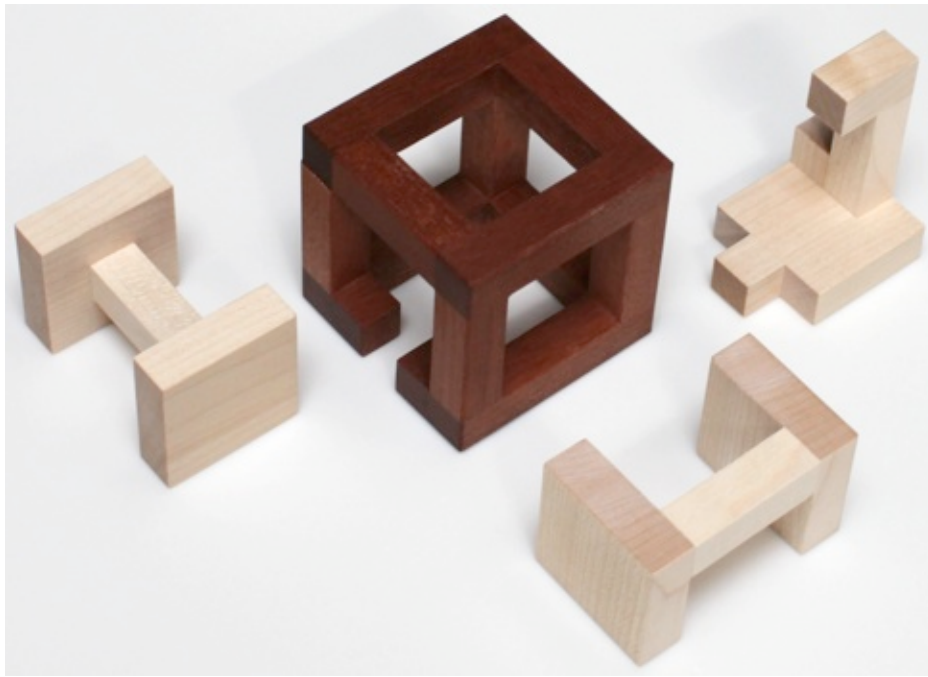

Three Trapped Sages

*Designed by Ramos & Abad, made by Pelikan 2006, level 13.
(wood, 2.4 inches)*