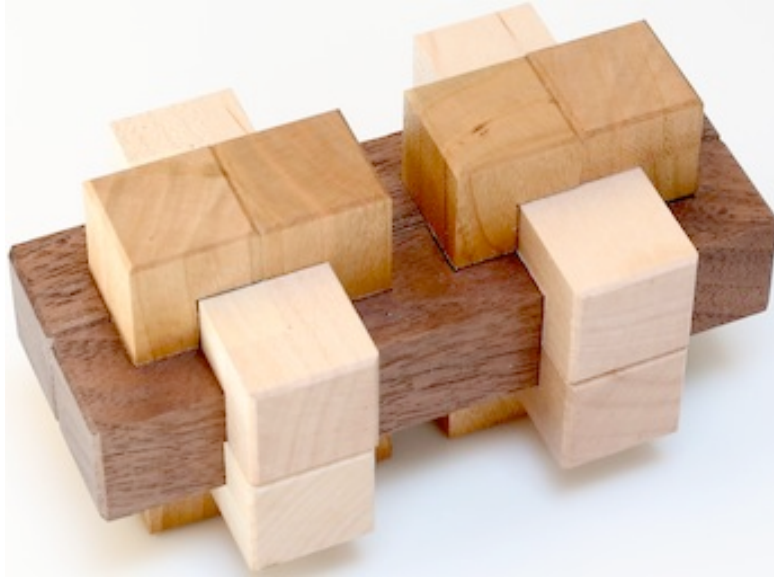

# Fusion Burr

*Designed by L. Kleinwaks, made by Eric Fuller 2013.  
(Walnut, Cherry, Maple, 2.25" x 2.25" x 4")*