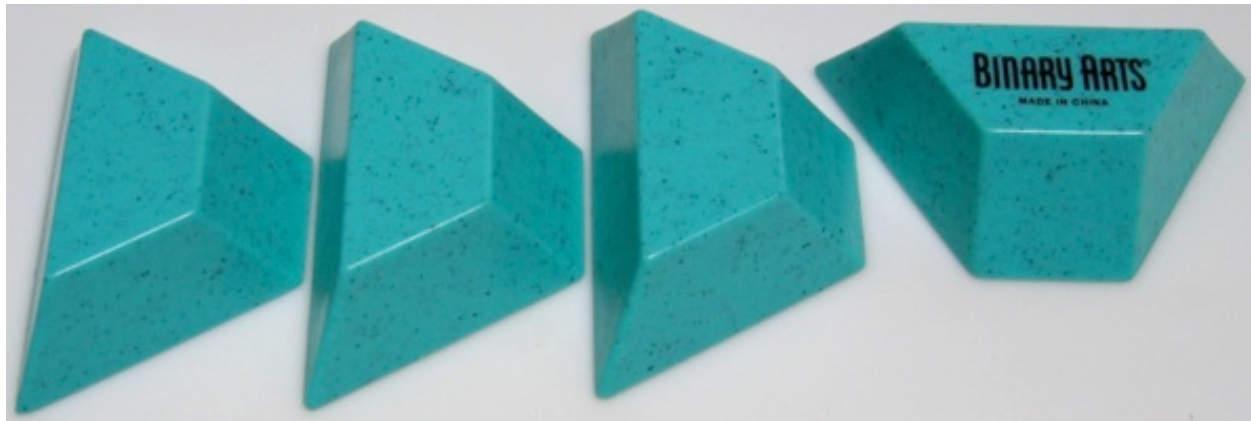

Four Piece Pyramid, Version 2

Designed by W. Schneider, copyright Binary Arts, 1998.
(4 identical plastic pieces, 3.25 inches on a side when assembled)