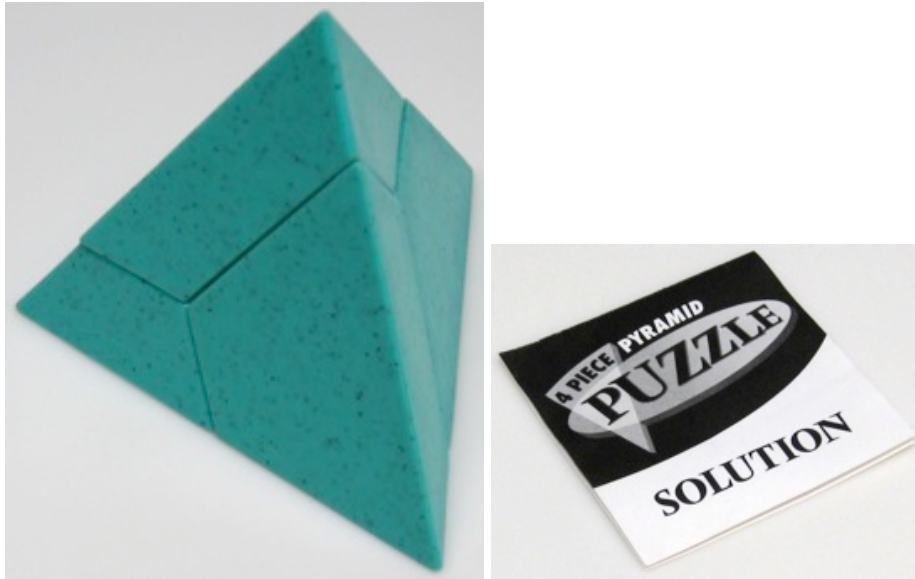

Four Piece Pyramid, Version 2

Designed by W. Schneider, copyright Binary Arts, 1998.
(4 identical plastic pieces, 3.25 inches on a side when assembled)